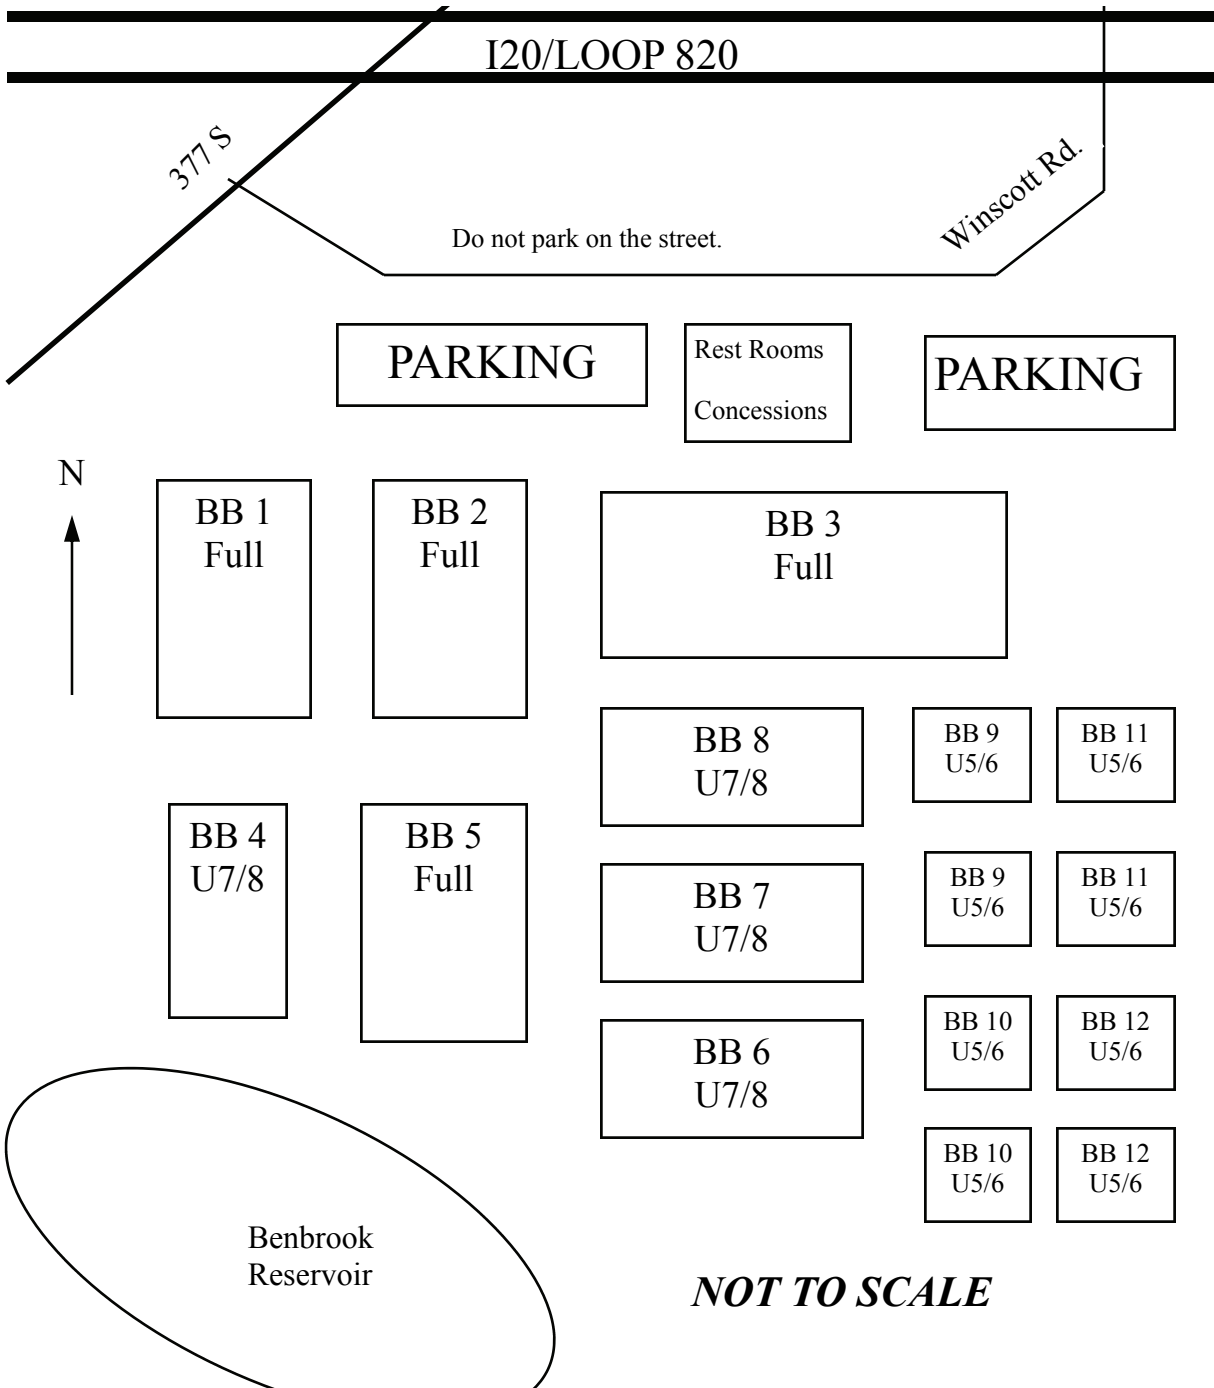

BENBROOK SOCCER FIELDS

League Play, revised 9/18/08

DIRECTIONS:

Exit Winscott Rd. off I20-Loop 820 in SW Ft. Worth/Benbrook.
Proceed south on Winscott to the soccer complex on the left.