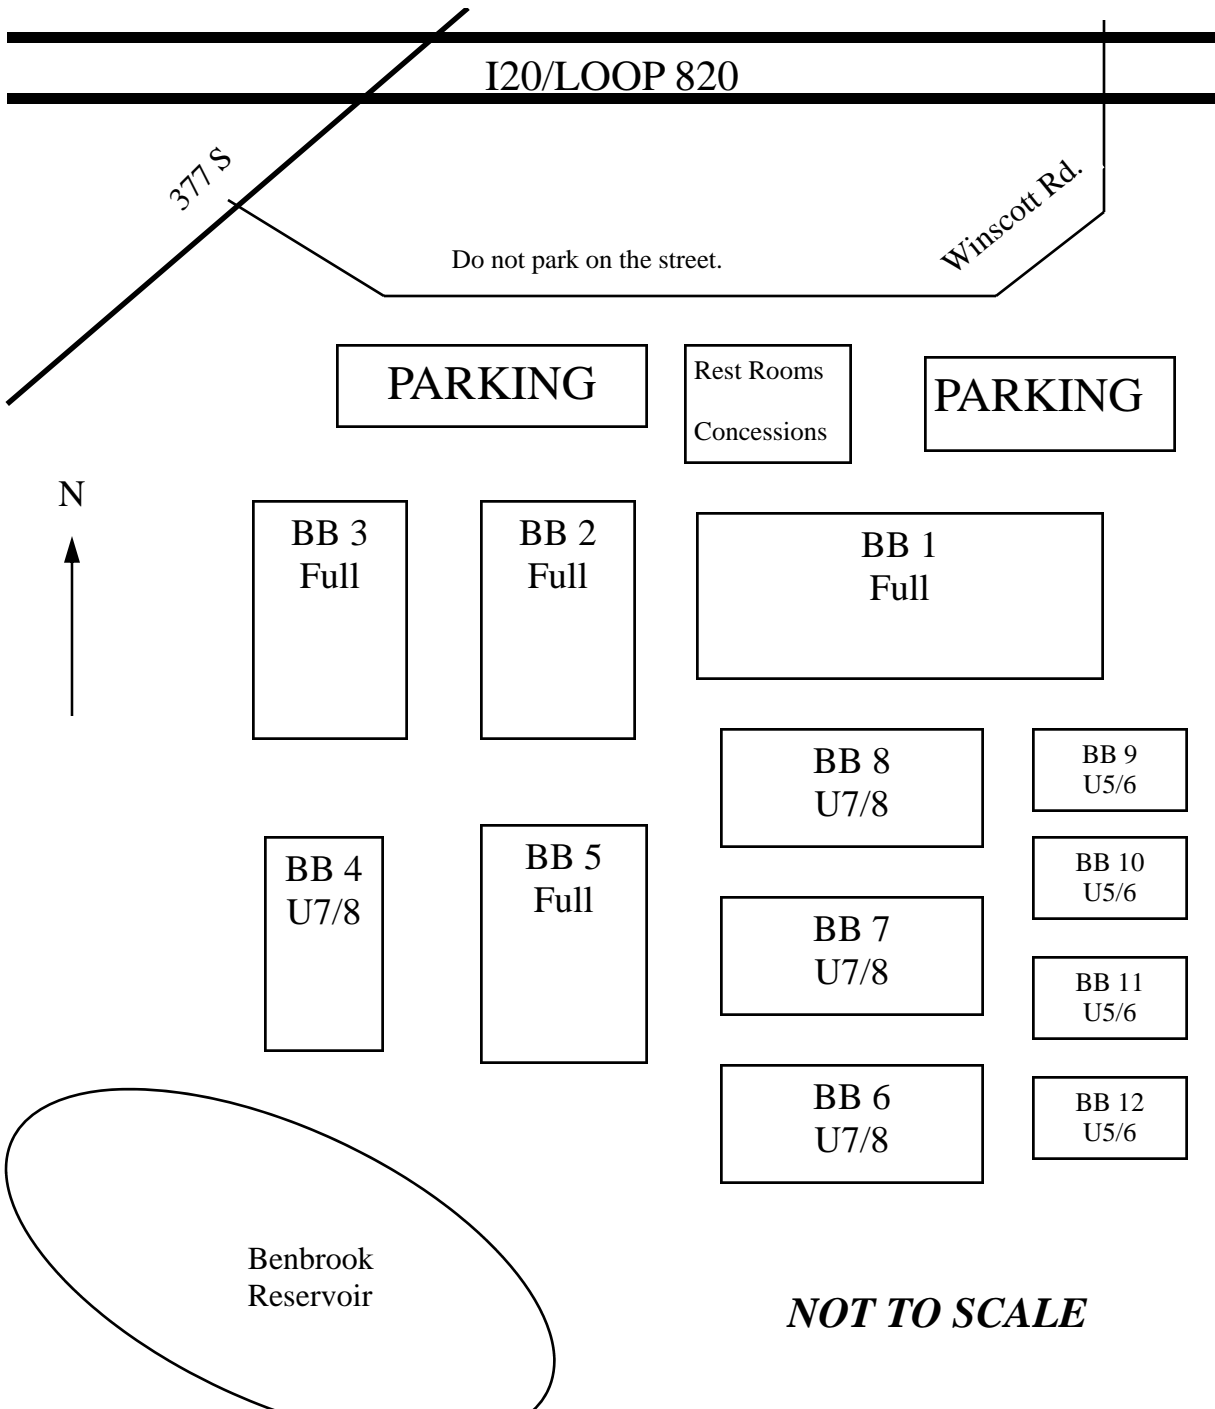

# BENBROOK SOCCER FIELDS

## DIRECTIONS:

Exit Winscott Rd. off I20-Loop 820 in SW Ft. Worth/Benbrook.  
Proceed south on Winscott to the soccer complex on the left.