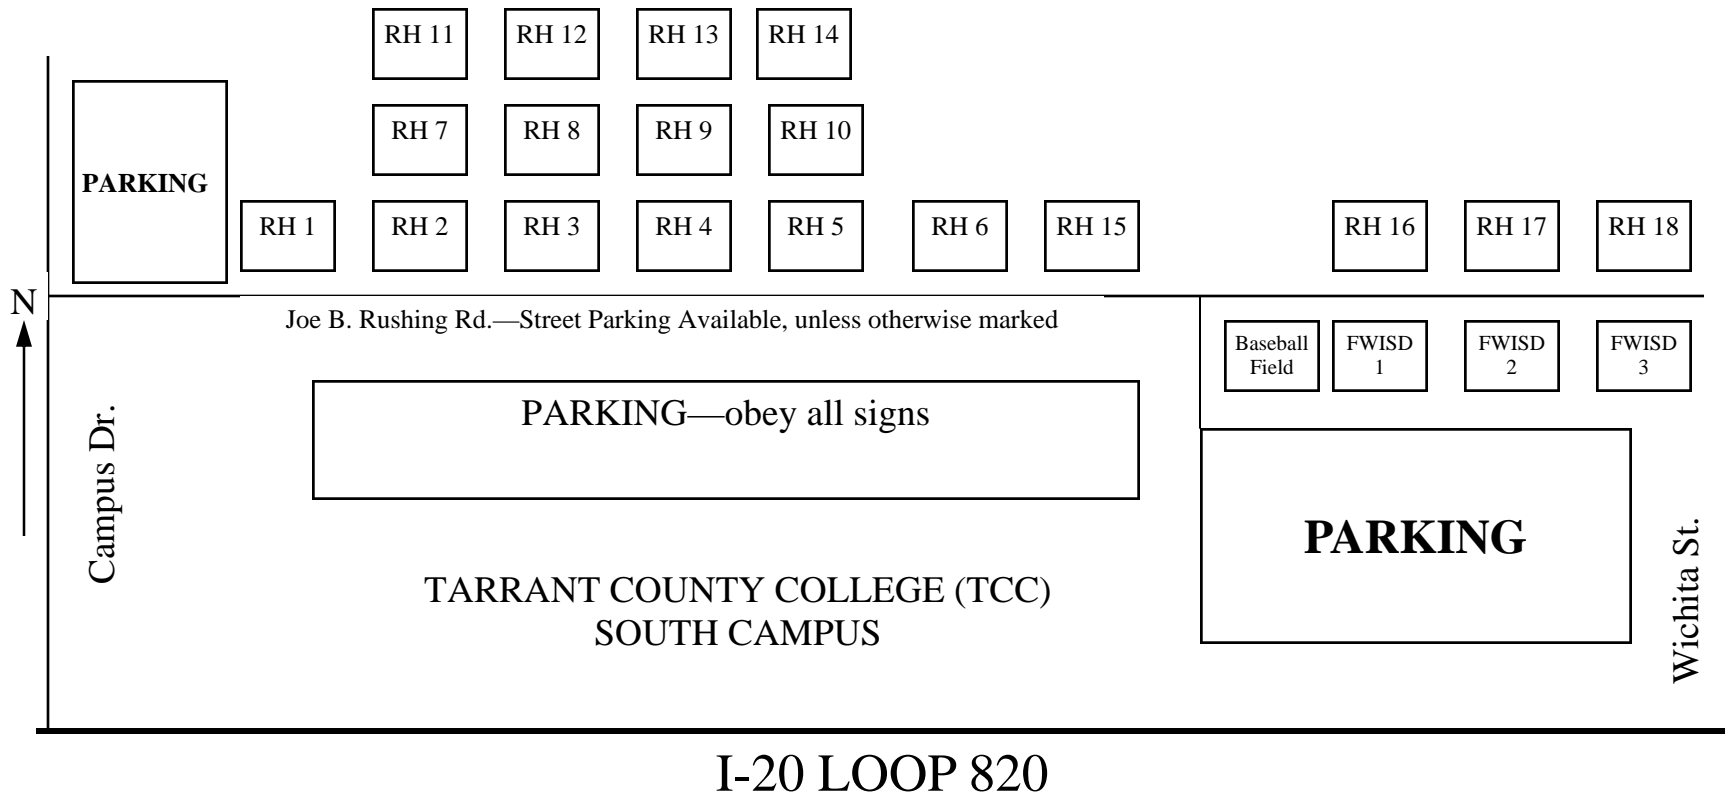

ROLLING HILLS SOCCER FIELDS

NOT TO SCALE

DIRECTIONS: Address is 2900 Joe B. Rushing, Ft. Worth, 76119.

Exit Wichita St. North off I20/Loop 820 just East of I35W and Southwest Loop 820. Turn left on Joe B. Rushing Rd.